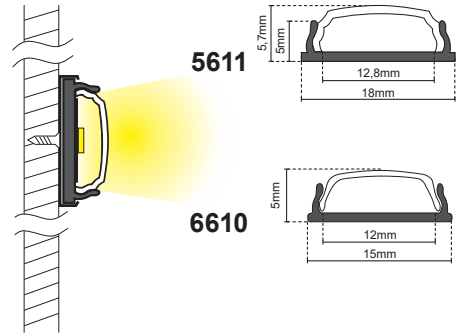

accessori

4 staffe + 2 tappi

DIDASCALIA
KO: Cover Opale
KS: Cover Satinata
KT: Cover Trasparente