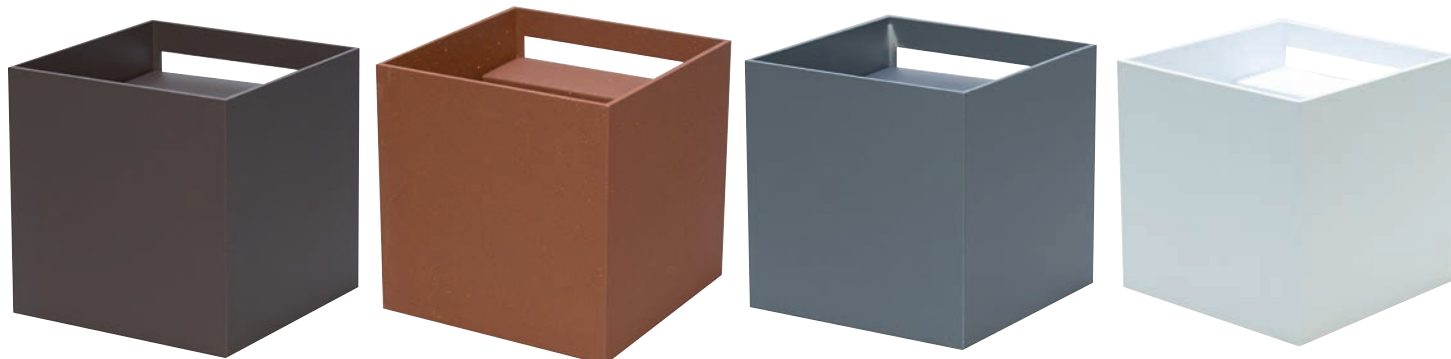

**APPLIQUE A LED TRICOLOR**

**APPLIQUE A LED TRICOLOR CON FASCIO REGOLABILE**

Alluminio

**TRI-COLOR**

**IP 65**

**39.9PL3127BCFN**

**39.9PL3127CCFN**

**39.9PL3127GCFN**

**39.9PL3127WCFN**

**3000K  
4000K  
5000K**

**SELEZIONABILE TRAMITE SWITCH**

**Alimentazione: Driver integrato  
(sostituibile, codice LIFE 39.9PL3127T)**

<b>Codice</b>	Potenza	Flusso uscente	Flusso modulo	Modello	Dimensioni	Peso	Attacco
<b>39.9PL3127BCFN</b>	<b>12,5W</b>	<b>600lm</b>	<b>2 x 600lm</b>	Quadrato Brown	100x100x100mm	635g	Morsetti
<b>39.9PL3127CCFN</b>	<b>12,5W</b>	<b>600lm</b>	<b>2 x 600lm</b>	Quadrato Acciaio Corten	100x100x100mm	635g	Morsetti
<b>39.9PL3127GCFN</b>	<b>12,5W</b>	<b>600lm</b>	<b>2 x 600lm</b>	Quadrato Grigio	100x100x100mm	635g	Morsetti
<b>39.9PL3127WCFN</b>	<b>12,5W</b>	<b>800lm</b>	<b>2 x 600lm</b>	Quadrato Bianco	100x100x100mm	635g	Morsetti